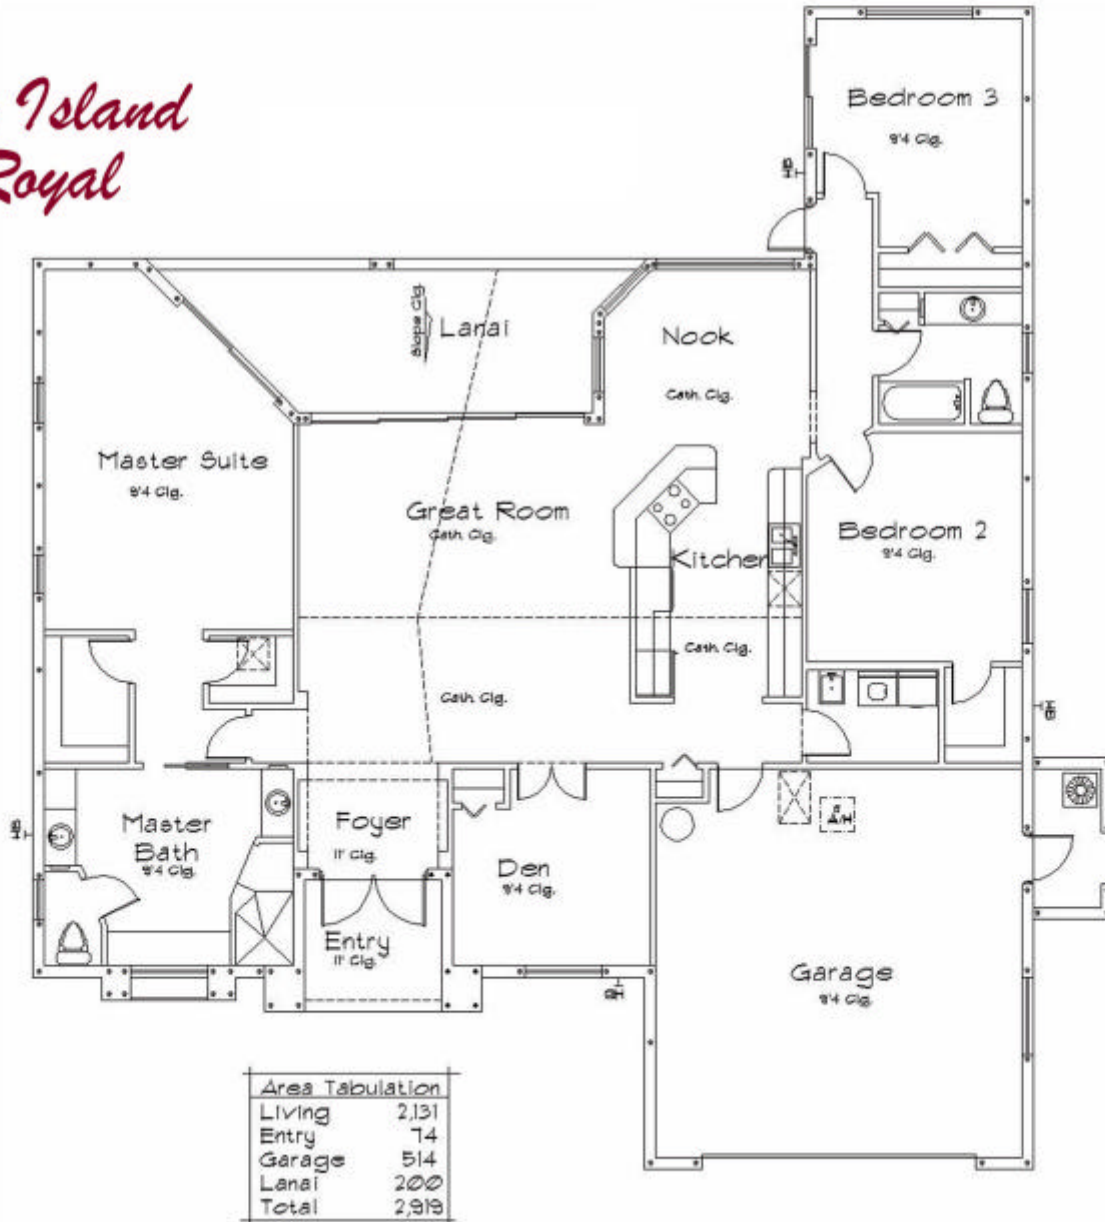

PINE ISLAND

*Pine Island
Royal*

3820 Colonial Blvd., Suite# 101, Fort Myers, FL 33966-1094